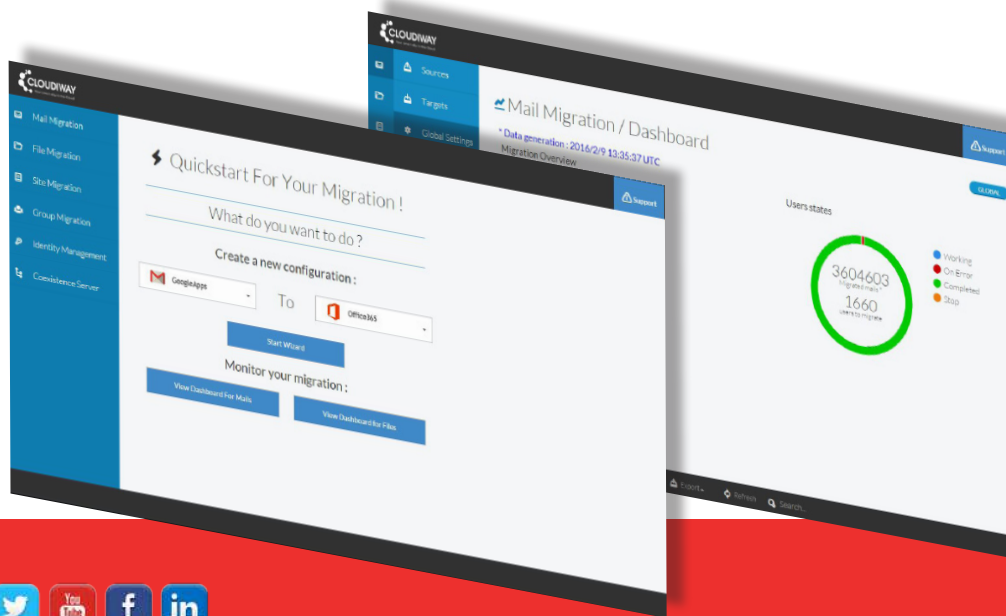

MAIL MIGRATION

Clouidway platform is a SAAS-based migration solution that allows you to migrate your business users quickly and securely from any source to any destination

Clouidway makes cloud adoption easier and cuts out the high cost of hardware. You simply pay as you go and enjoy our self-service software licensing. We've made migration project enjoyable.

READY ?

We understand the importance of maintaining your business activity during your migration.

From a global survey to technical details, see your project activity using the well designed dashboard with all the details including user state description, volume of emails migrated, items...

SET

Using Clouidway Platform is a step away destination from your existing environment to your tailored solution whatever your line of business. Enjoy the benefits of using Clouidway cloud-based email migration solution to simplify your cloud integration and save money, time and resources. Migrate your email and items including notes, calendars, tasks, contacts and distribution lists.

MIGRATE!

"Migration has been a non event for IPSEN employees which was saluted by the governance !

The transition was seamless and with complete availability of the messaging system and without any disruption for IPSEN users."

Mickaël Corniaux, head of IT IPSEN

Simplify complex scenarios with market-leading software from Clouidway®
Our cloud-based software saves you time, money and resources

www.clouidway.com

Learn more about mailbox migration

<http://www.clouidway.com/products/clouidway-emails-migration/>