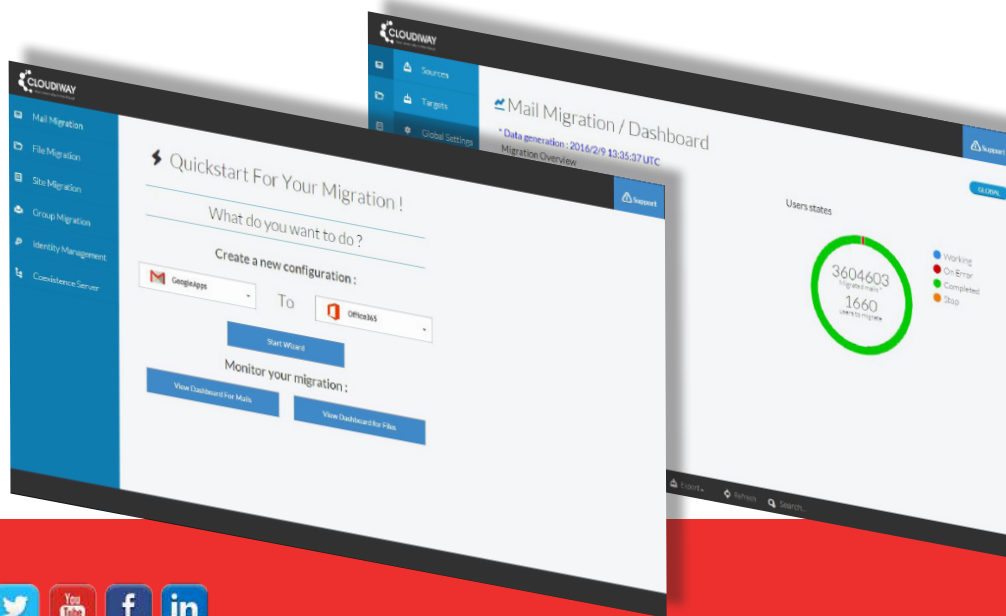

MAIL MIGRATION

Clouidway platform is a SAAS-based migration solution that allows you to migrate your business users quickly and securely from any source to any destination

Clouidway makes cloud adoption easier and cuts out the high cost of hardware. You simply pay as you go and enjoy our self-service software licensing. We've made migration project enjoyable.

READY ?

We understand the importance of maintaining your business activity during your migration.

From a global survey to technical details, see your project activity using the well designed dashboard with all the details including user state description, volume of emails migrated, items...

SET

Using Clouidway Platform is a step away destination from your existing environment to your tailored solution whatever your line of business. Enjoy the benefits of using Clouidway cloud-based email migration solution to simplify your cloud integration and save money, time and resources. Migrate your email and items including notes, calendars, tasks, contacts and distribution lists.

MIGRATE !

"Migration has been a non event for IPSEN employees which was saluted by the governance !

The transition was seamless and with complete availability of the messaging system and without any disruption for IPSEN users."

Mickaël Corniaux, head of IT IPSEN

Simplify complex scenarios with market-leading software from Clouidway®
Our cloud-based software saves you time, money and resources

www.clouidway.com

Learn more about mailbox migration

<http://www.clouidway.com/products/clouidway-emails-migration/>